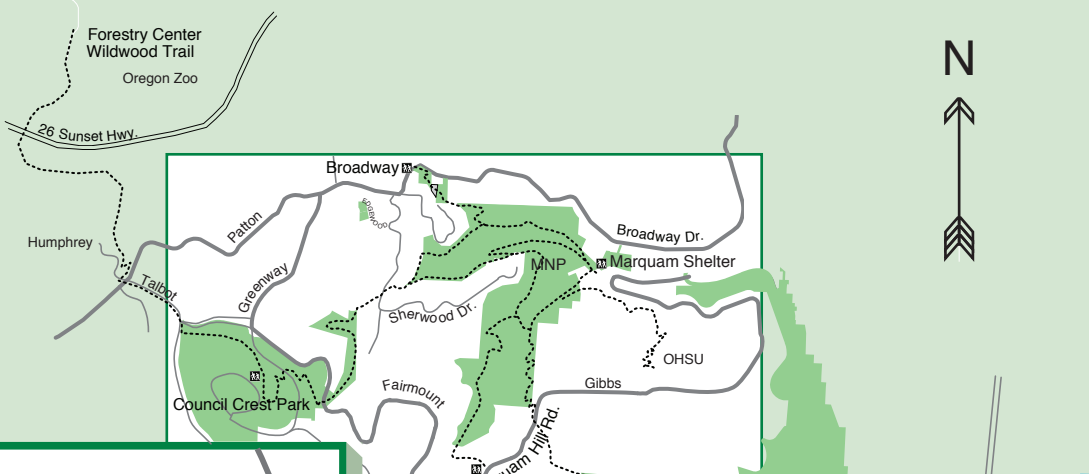

Marquam Nature Park Trail Map

Distances:

Wildwood Trail/Forestry Center to Willamette Park	7.0 miles
Wildwood Trail/Forestry Center to Council Crest	1.8 miles
Council Crest to Marquam Shelter	1.7 miles
Marquam Shelter to Terwilliger Trailhead	1.7 miles
Terwilliger Trailhead to Himes Park Trailhead	1.1 miles
Marquam Shelter to Fairmount	1.0 miles
Marquam Shelter to Broadway Drive	.6 mile
Nature Loop Trail	1.2 miles
OHSU to Marquam Shelter via Connor Trail	.6 mile

	Trail		Information available
	Stream		Trailhead
	Road		40 Mile Loop
	Road (major)		Willamette River
	Parking available		Portland Parks and Recreation land

For more information contact:
 Portland Parks and Recreation at 823-2223 or
 Friends of Marquam Nature Park
 PMB 125
 6327-C SW Capitol Hwy.
 Portland, OR 97239-1937
 fmnop@comcast.net or on the web: www.fmnop.org