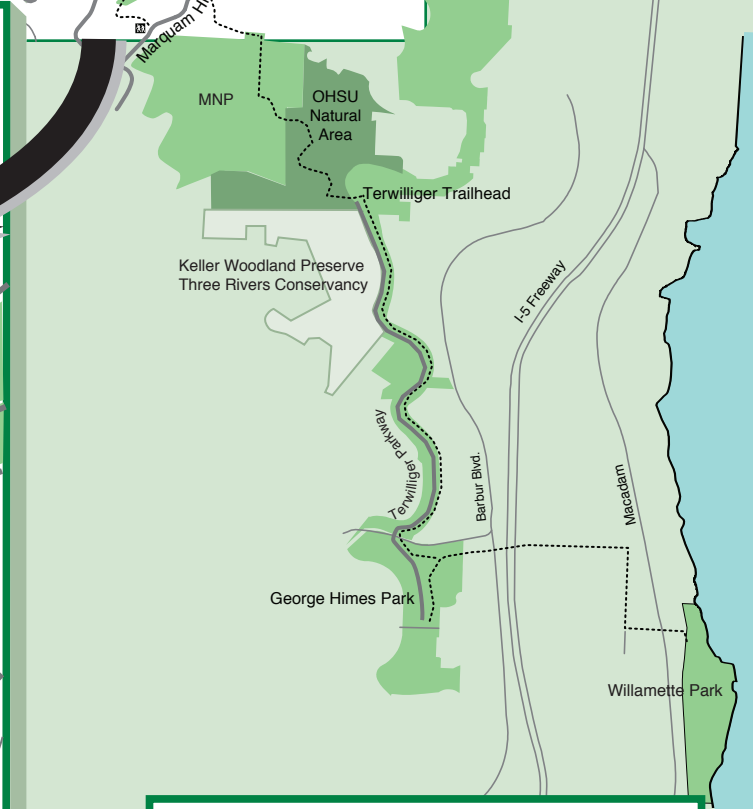

Marquam Nature Park Trail Map

Distances:

Wildwood Trail/Forestry Center to Willamette Park	7.0 miles
Wildwood Trail/Forestry Center to Council Crest	1.8 miles
Council Crest to Marquam Shelter	1.7 miles
Marquam Shelter to Terwilliger Trailhead	1.7 miles
Terwilliger Trailhead to Himes Park Trailhead	1.1 miles
Marquam Shelter to Fairmount	1.0 miles
Marquam Shelter to Broadway Drive	.6 mile
Nature Loop Trail	1.2 miles
OHSU to Marquam Shelter via Connor Trail	.6 mile

	Trail		Information available
	Stream		Trailhead
	Road		40 Mile Loop
	Road (major)		Willamette River
	Parking available		Portland Parks and Recreation land

For more information contact:
 Portland Parks and Recreation at 823-2223 or
 Friends of Marquam Nature Park
 PMB 125
 6327-C SW Capitol Hwy.
 Portland, OR 97239-1937
 fmnop@comcast.net or on the web: www.fmnop.org