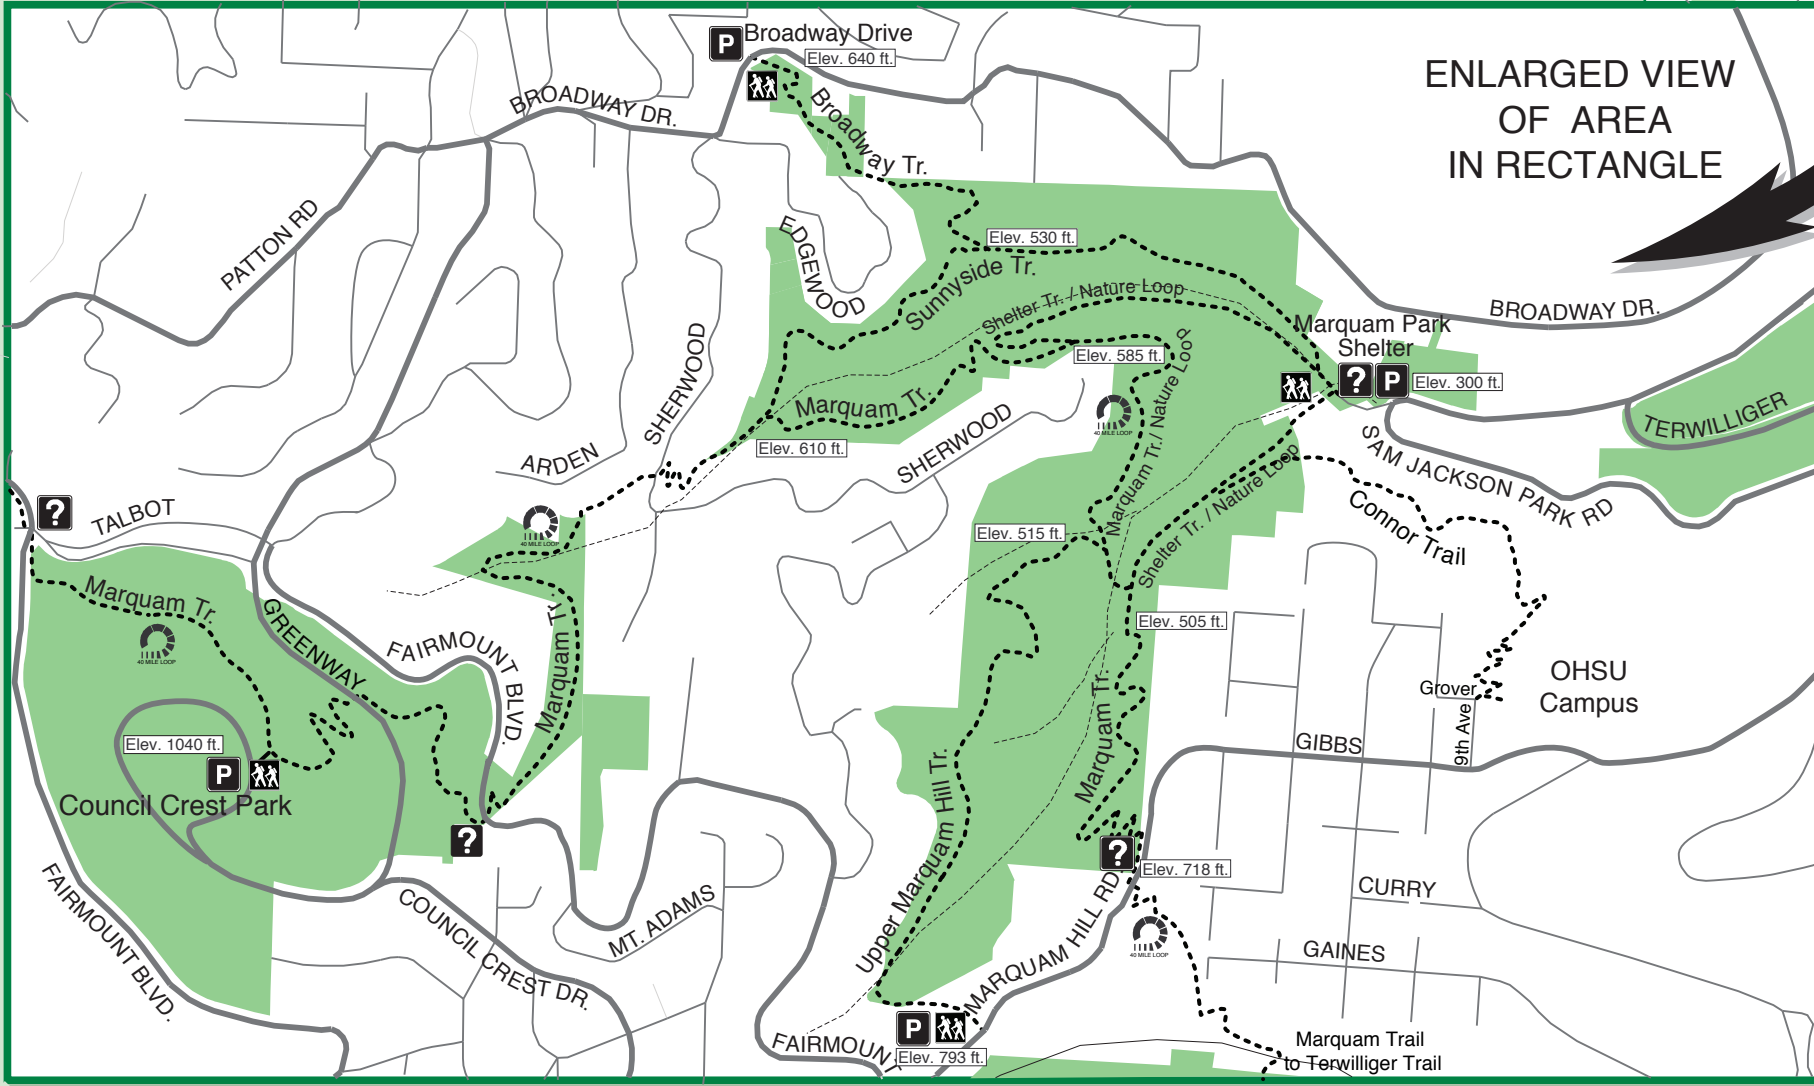

Marquam Nature Park Trail Map

Distances:

Wildwood Trail/Forestry Center to Willamette Park	7.0 miles
Wildwood Trail/Forestry Center to Council Crest	1.8 miles
Council Crest to Marquam Shelter	1.7 miles
Marquam Shelter to Terwilliger Trailhead	1.7 miles
Terwilliger Trailhead to Himes Park Trailhead	1.1 miles
Marquam Shelter to Fairmount	1.0 miles
Marquam Shelter to Broadway Drive	.6 mile
Nature Loop Trail	1.2 miles
OHSU to Marquam Shelter via Connor Trail	.6 mile

	Trail		Information available
	Stream		Trailhead
	Road		40 Mile Loop
	Road (major)		Willamette River
	Parking available		Portland Parks and Recreation land

For more information contact:
 Portland Parks and Recreation at 823-2223 or
 Friends of Marquam Nature Park
 PMB 125
 6327-C SW Capitol Hwy.
 Portland, OR 97239-1937
 fmnop@comcast.net or on the web: www.fmnop.org

Printed on 100% post-consumer recycled paper with soy-based inks. Please reuse, recycle, or return.